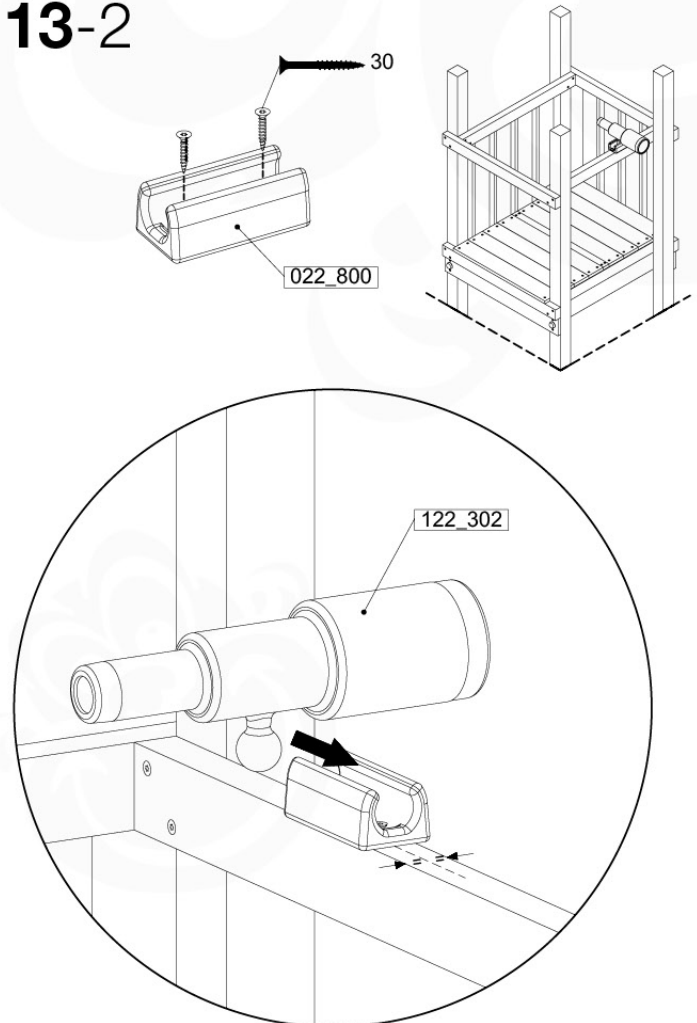

13-2

Accessory ref. - P03 - 18-11-2020 - v3