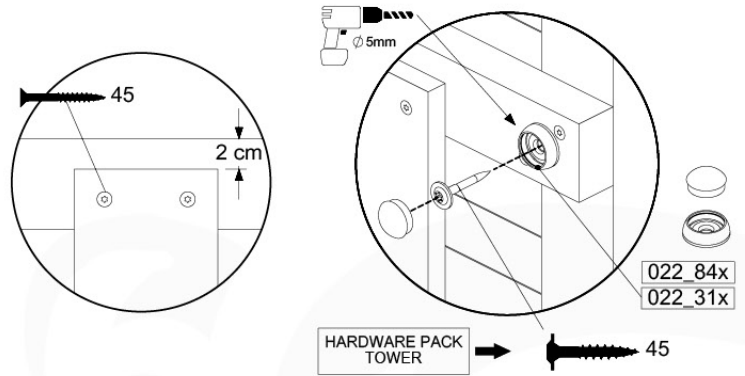

05-1

06 Roof Hut

RF12