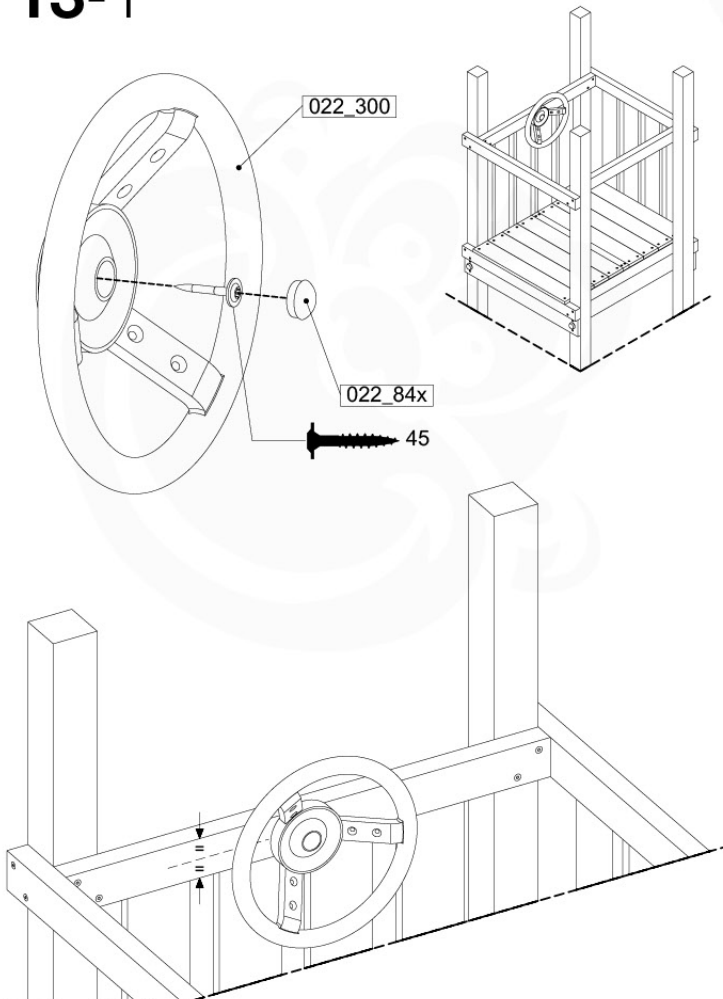

13 Accessories

AC01

	PartNo	PartName	QTY.
Hardware Pack	001_406	Stealth Screw 8x45	1
	002_041	Dome head screw 4.5 x 20 mm	3
	002_042	Dome head screw 3.5 x 13mm	4
	002_219	Gap Point Screw T25 - 5x30	2
	022_84x	bpc cover	1
Other	022_300	Steering Wheel	1
	022_800	Rail P/T 105	1
	022_910	Sandpad	1
	103_901	Logo ID Plate	1
	104_107	Tool Set Climbing Units	1
	120_024	Tower Flag	1
	122_302	Telescope	1

Accessory ref. - P02 - 18-11-2020 - v3

13-1