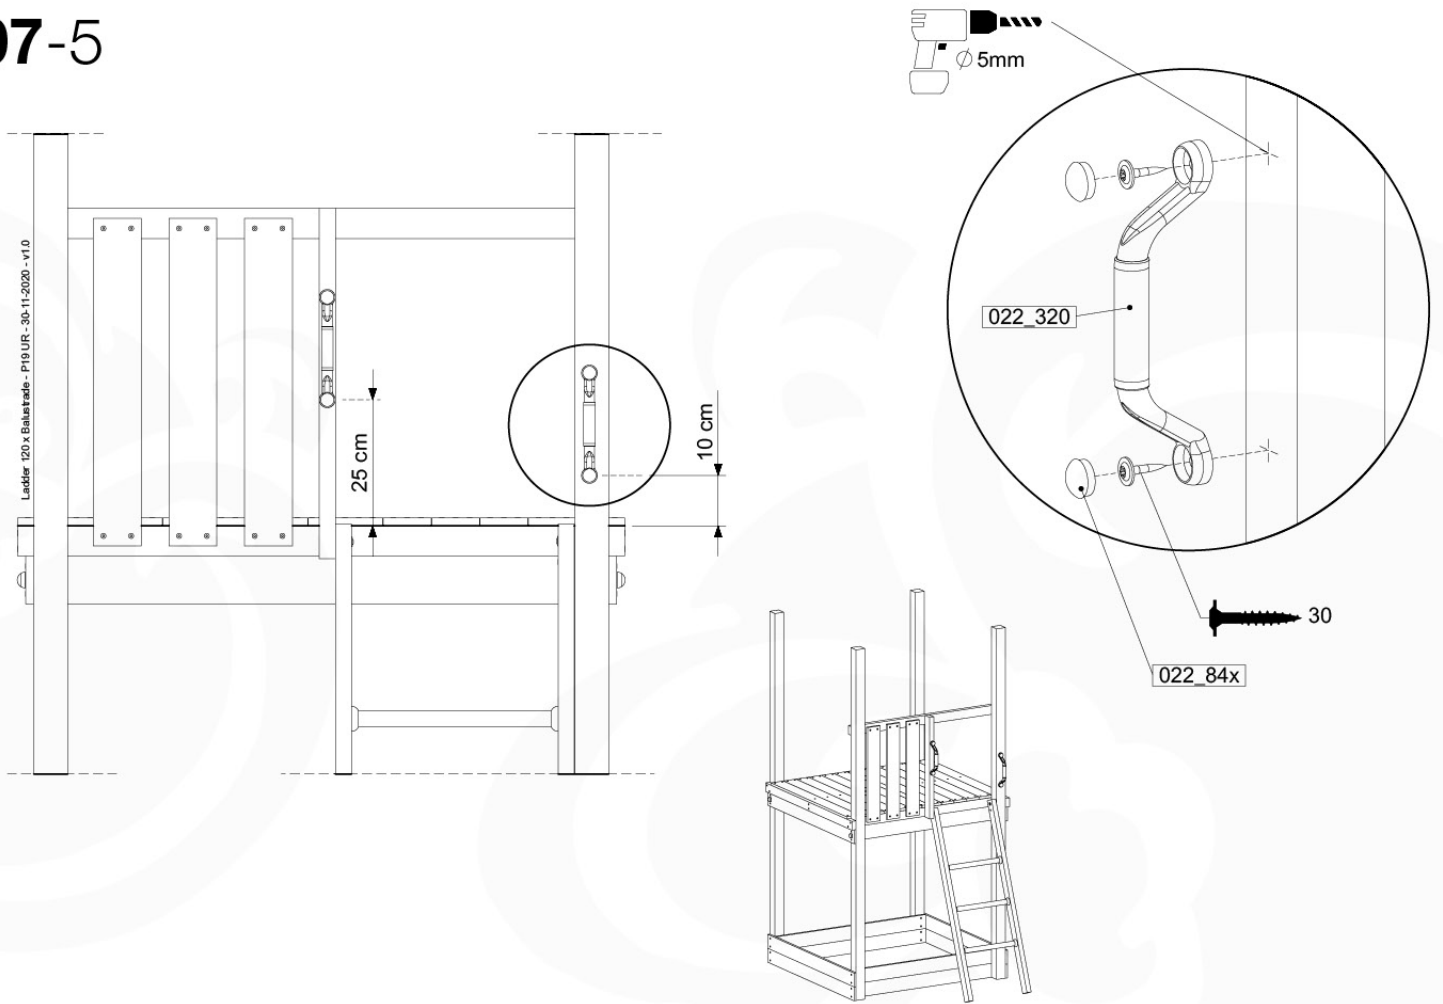

07-5

08 Swing Frame / Climb Frame

09

+

09

1-Swing frame / 2-Swing frame
457_101
457_102

+

09

1-Climb frame / 2-Climb frame
457_105
457_106