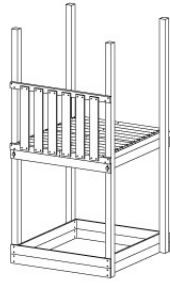

05-1

06 Roof Hut

RF12